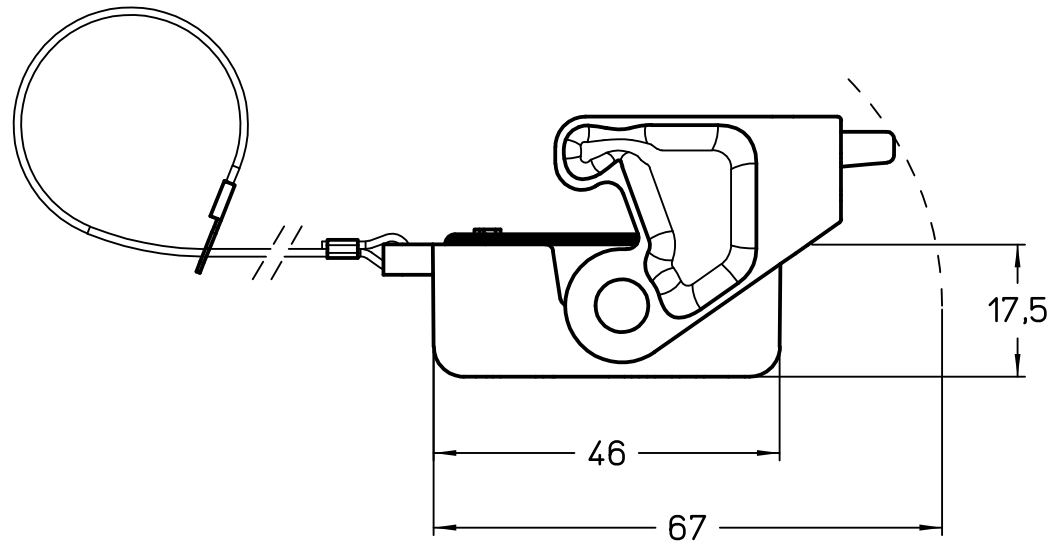

1

2

3

Dimensions
in mm

Simplified representation with dimensions without tolerance

Original Size A4

Date 17/02/22

Sign. G. Renna

THCH 06 LG
Insulated cover, size "44.27", with 1 lever, with loop - HYGIENIC

Scale
1:1

1

2

3