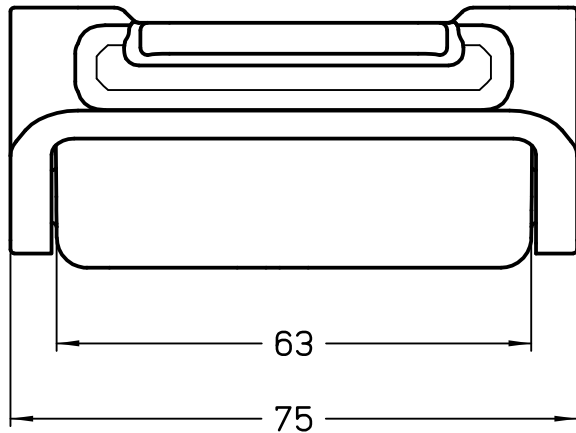

1

2

3

Dimensions
in mm

Simplified representation with dimensions without tolerance

Original Size A4

Date 17/02/22

Sign. G. Renna

THCH 06 LG
Insulated cover, size "44.27", with 1 lever, with loop - HYGIENIC

Scale
1:1

1

2

3